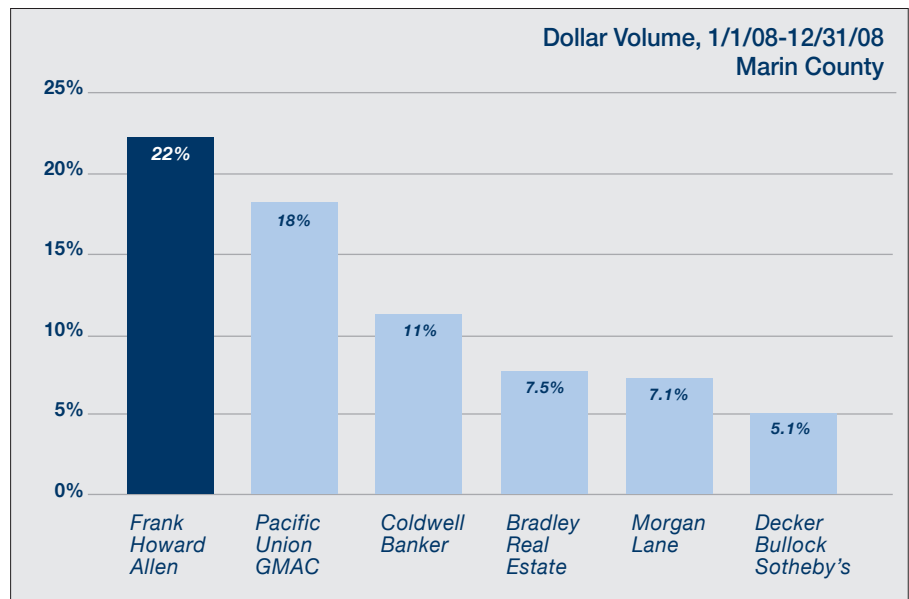

# 2008 Market Share

## Frank Howard Allen: The 2008 Marin County Market Leader, Units Sold & Dollar Volume

Source: BAREIS MLS for residential properties sold in Marin County. Date range: Jan. 1, 2008 - Dec. 31, 2008; Property type: All; Price range: All. Information deemed reliable but not guaranteed; all data subject to errors, omissions and revisions.