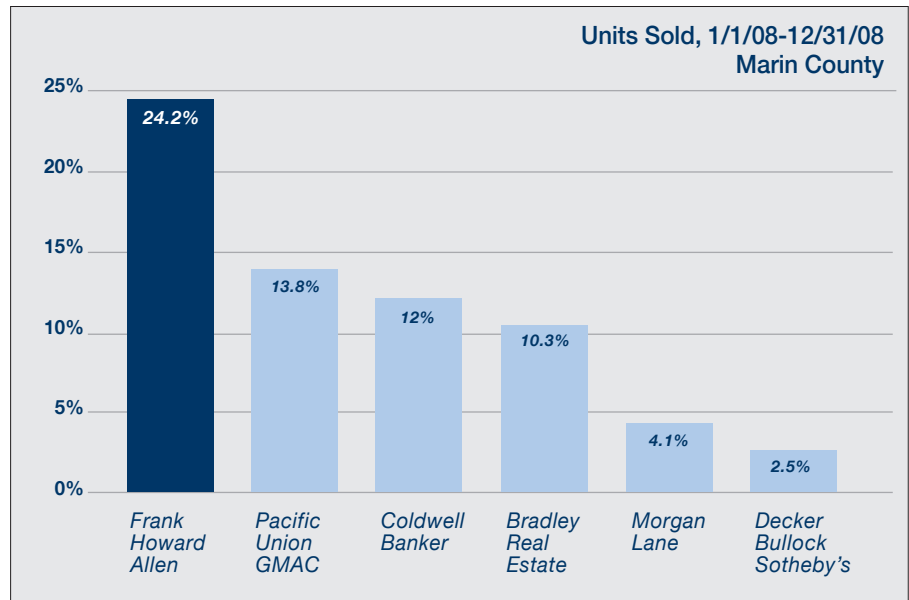

2008 Market Share

Frank Howard Allen: The 2008 Marin County Market Leader, Units Sold & Dollar Volume

Source: BAREIS MLS for residential properties sold in Marin County. Date range: Jan. 1, 2008 - Dec. 31, 2008; Property type: All; Price range: All. Information deemed reliable but not guaranteed; all data subject to errors, omissions and revisions.