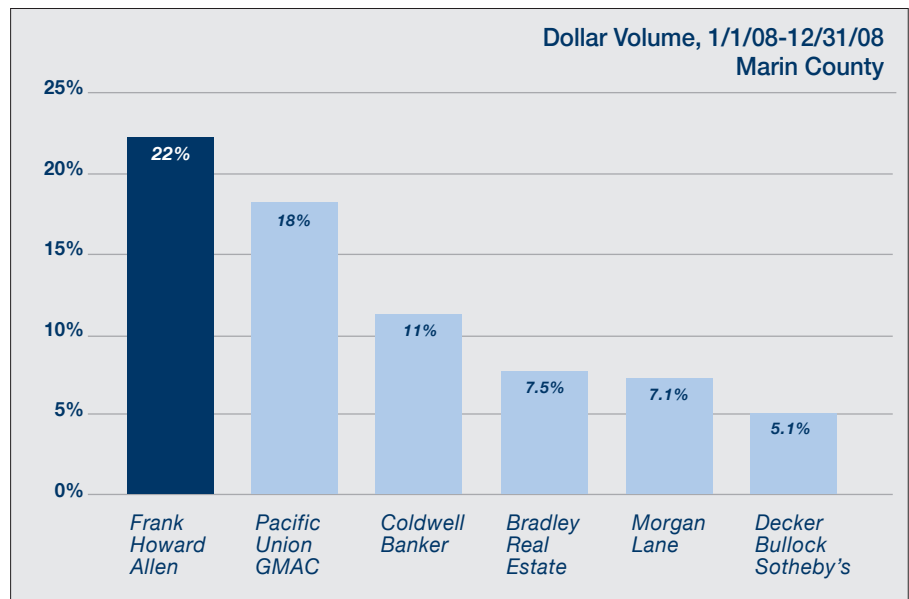

2008 Market Share

Frank Howard Allen: The 2008 Marin County Market Leader, Units Sold & Dollar Volume

Source: BAREIS MLS for residential properties sold in Marin County. Date range: Jan. 1, 2008 - Dec. 31, 2008; Property type: All; Price range: All. Information deemed reliable but not guaranteed; all data subject to errors, omissions and revisions.