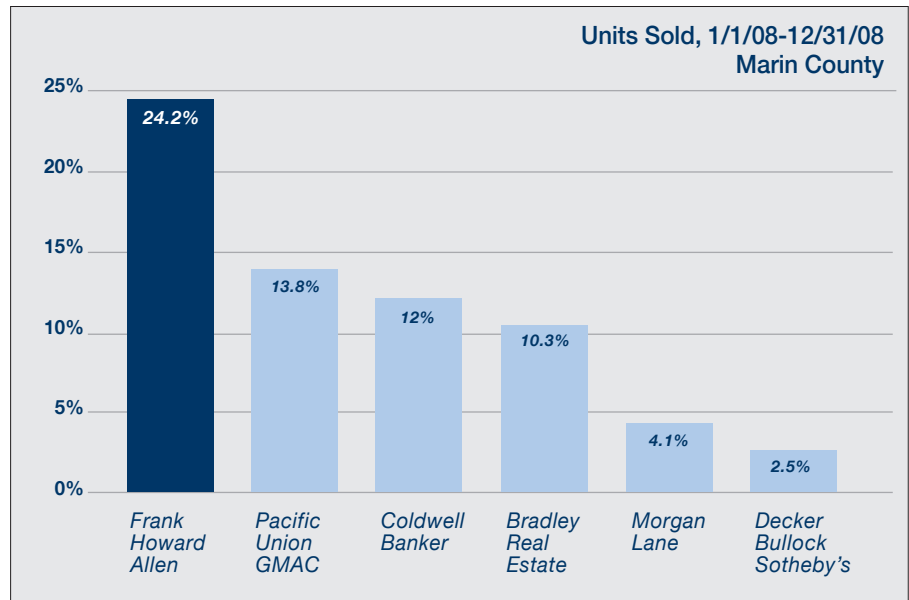

# 2008 Market Share

## Frank Howard Allen: The 2008 Marin County Market Leader, Units Sold & Dollar Volume

Source: BAREIS MLS for residential properties sold in Marin County. Date range: Jan. 1, 2008 - Dec. 31, 2008; Property type: All; Price range: All. Information deemed reliable but not guaranteed; all data subject to errors, omissions and revisions.